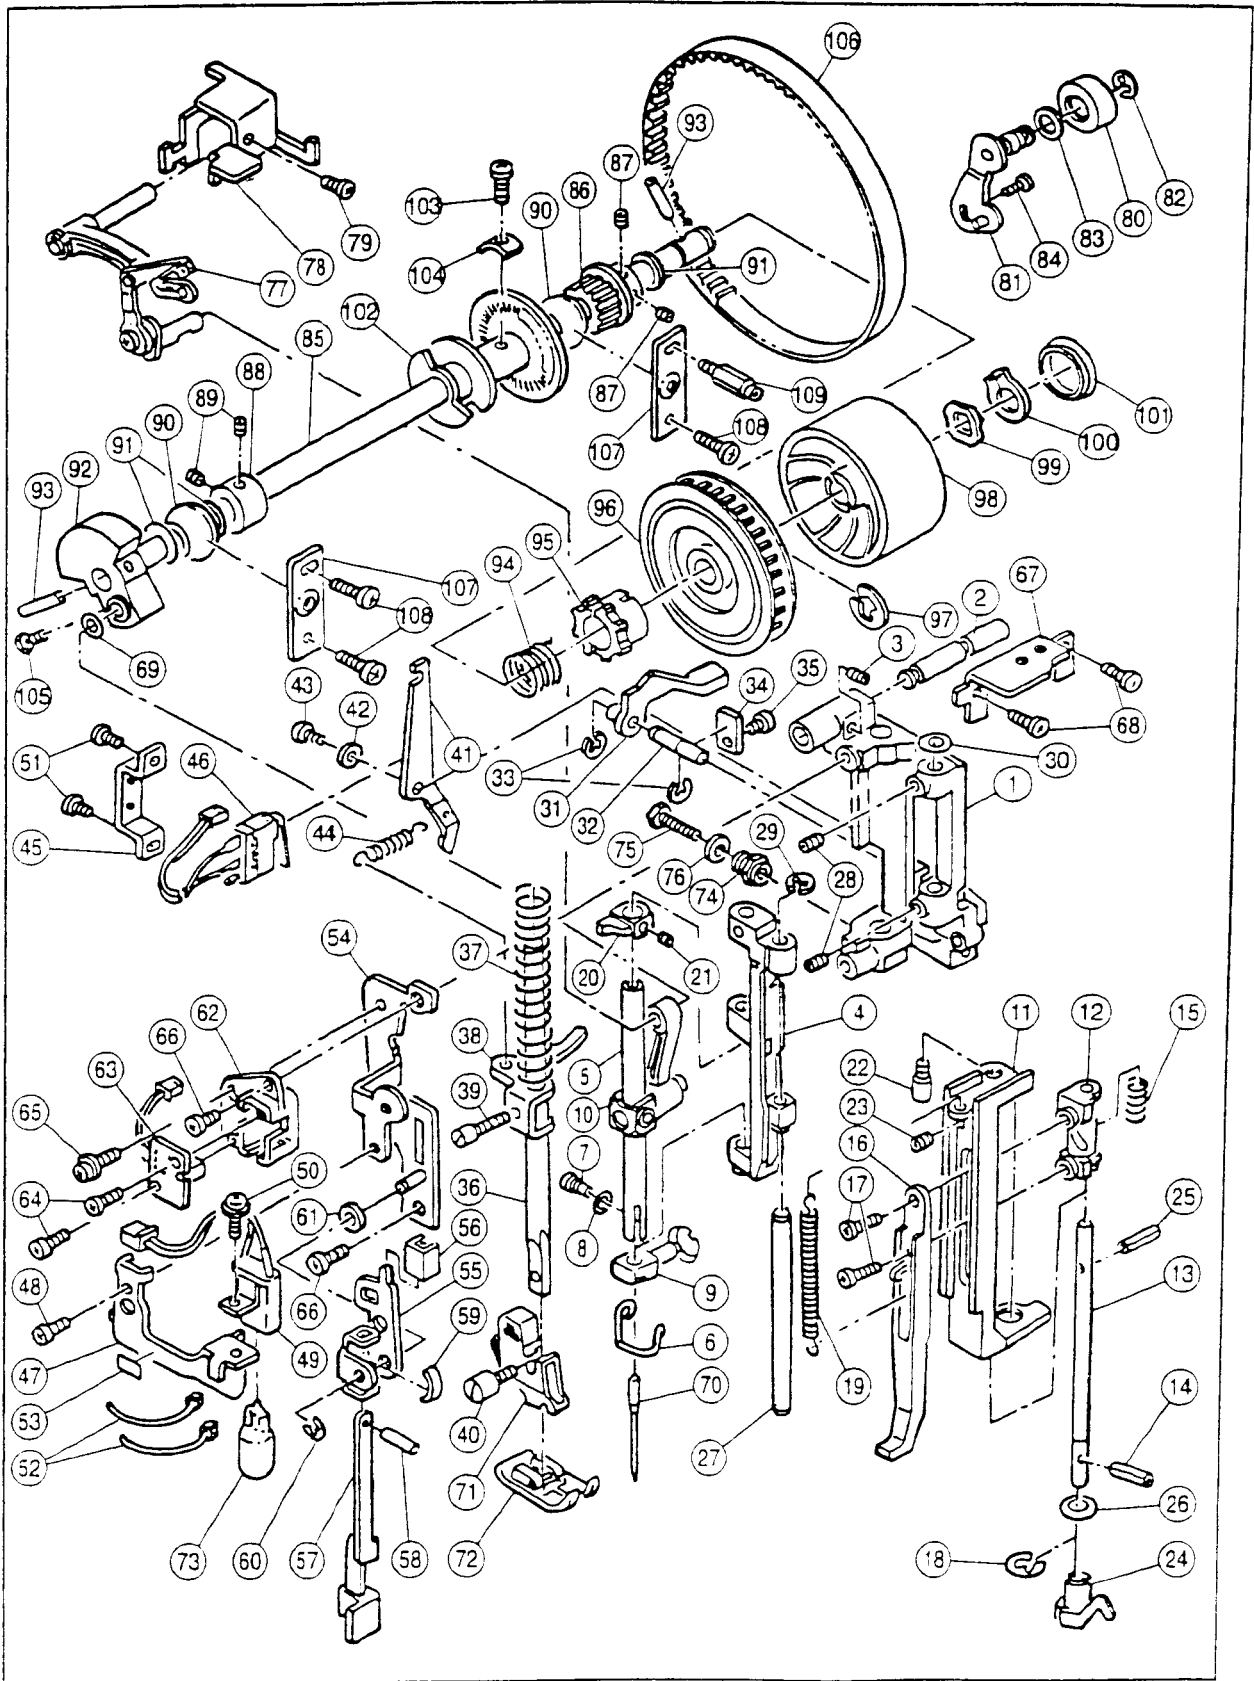

SINGER

3400

PAGE 2

RefN.	Part No.	Name of Part	RefN.	Part No.	Name of Part
1	HP30900	Arm/Bed	63	HP30271	Set Screw
2	HP31227-10	Electrical Rating Label	64	HP30941	Start Stop Switch Key-top
3	HP30911	Arm Cap	65	HP30942	Reverse Key-top
4	HP30902	Bed Cap	66	HP30943	Needle Up-down Key-top
5	HP31831	Set Screw	67	HP31200	Switches Assy.
#	HP31228	Base Assy.(Incl.6-15)	68	HP30271	Set Screw
6	HP31215	Base	69	HP31201	Switches Assy.
7	HP30906	Rubber Foot (A)	70	HP30271	Set Screw
8	HP30905	Base Supporting Plate	71	HP31927	L.C.D.Board Assy.
9	HP30908	Rubber Foot Adjusting Screw	72	HP31936	Set Screw
10	HP91648	Nut	73	HP31203	Display Panel
11	HP30907	Rubber Foot (B)	74	HP30947	Switch Assy. Supporting Plate
12	HP30123	Set Screw	75	HP30271	Set Screw
13	HP11167	Set Screw	76	HP11380	Cord Band
14	HP31229	Socket Assy.	77	HP 2890	Set Screw
15	HP 2654	Nut	78	HP31581	Set Screw
16	HP31291	Set Screw	79	HP31835	Guide Plate for Stitch Balance
17	HP91365-2	Cap	#	HP30950-2	Face Plate Assy.(Incl.80-86)
18	HP31218	Side Cover	80	HP30951-2	Face Plate
19	HP90810	Set Screw	#	HP30955	Thread Cutter Assy.(Incl.81-84)
#	HP31924	Front Cover Assy.(Incl.20-76)	81	HP30953	Thread Cutter
20	HP31925	Front Cover	82	HP30954	Cutter Supporting Plate
21	HP31188	Key Top	83	HP11697-B	Set Screw
22	HP30040	Presser Foot Lifter Fulcrum Shaft Holder	84	HP31578	Washer
23	HP30271	Set Screw	85	HP30271	Set Screw
#	HP30925-2	Thread Tension Regulator(Incl.24-39)	86	HP30659	Thread Guide Brush
24	HP30927	Thread Tension Base	87	HP90810	Set Screw
25	HP30926-2	Thread Tension Dial	#	HP31204-2	Unit Cover Assy.(Incl.88-115)
26	HP 7492	Snap Ring	88	HP30981-4	Unit Cover
27	HP30928	Thread Tension Disc	89	HP30984-2	Thread Guide Sticker
28	HP30044	Washer	90	HP30982	Thread Guide (A)
29	HP30154	Tension Collar	91	HP30271	Set Screw
30	HP30929	Thread Tension Releasing Plate	92	HP30985	Thread Guide (B)-1
31	HP30931	Thread Tension Spring	93	HP30986	Thread Guide (B)-2
32	HP30930	Thread Tension Plate	94	HP12149	Snap Ring
33	HP 7221	Snap Ring	95	HP30993	Bobbin Winder Limiting Plate
34	HP30813	Thread Regulator Arm	96	HP11167-B	Set Screw
35	HP12645-B	Set Screw	97	HP30300	Nut
36	HP30814	Spring for Thread Tension Plate	98	HP30990	Thread Guide (C)
37	HP30933	Thread Tension Dial Spring	99	HP30271	Set Screw
38	HP11697-B	Set Screw	100	HP30991	Thread Guide Cover
39	HP30261-1	Spring Pin	101	HP31244	Set Screw
40	HP30936	Thread Check Spring	102	HP30261-1	Spring Pin
41	HP30821	Thread Check Spring Sleeve	103	HP31008	Thread Guide Brush
42	HP11431	Set Screw	104	HP31205	Contrast Control Board Assy.
43	HP30922	Thread Take Up Lever Cover	105	HP31206	Contrast Control Bracket
44	HP30817	Thread Guide Roller	106	HP11697	Set Screw
45	HP30934	Thread Guide Roller Shaft	107	HP30271	Set Screw
46	HP31257	Thread Guide Roller Cover	108	HP30995	Bobbin Winder Disc
47	HP31187	Speed Control Button	109	HP60018	Snap Ring
48	HP31209	Spring for Speed Control Button	110	HP 2654	Nut
49	HP12768	Push Nut	111	HP31000	Spool Stand
50	HP31199	Speed Control Lever Assy.	112	HP31001	Spool Stand Shaft
51	HP30271	Set Screw	113	HP31002	Handle
52	HP31578	Washer	114	HP31003	Handle Hinge (R)
53	HP30935	Thread Guide Spring Cushion	115	HP31004	Handle Hinge (L)
54	HP 2890	Set Screw	116	HP90810	Set Screw
55	HP30937	Threading Guide Plate	117	HP11984-B	Set Screw
56	HPLD105	Cord for Static Electricity	118	HP30999-3	Flap
57	HP30939	Thread Guide	119	HP30129-2	Needle Plate Assy.(Incl.120)
58	HP11697-B	Set Screw	120	HP30196	Bobbin Cover Plate
59	HP30938	Set Screw	121	HP30201	Needle Plate Set Screw
60	HP 3438	Washer	122	HP31019	Nut for Needle Plate
61	HP11697-B	Set Screw	123	HP30024	Collar
62	HP30123	Set Screw	124	HP91773	Set Screw
			125	HP31090	Extension Table Assy.