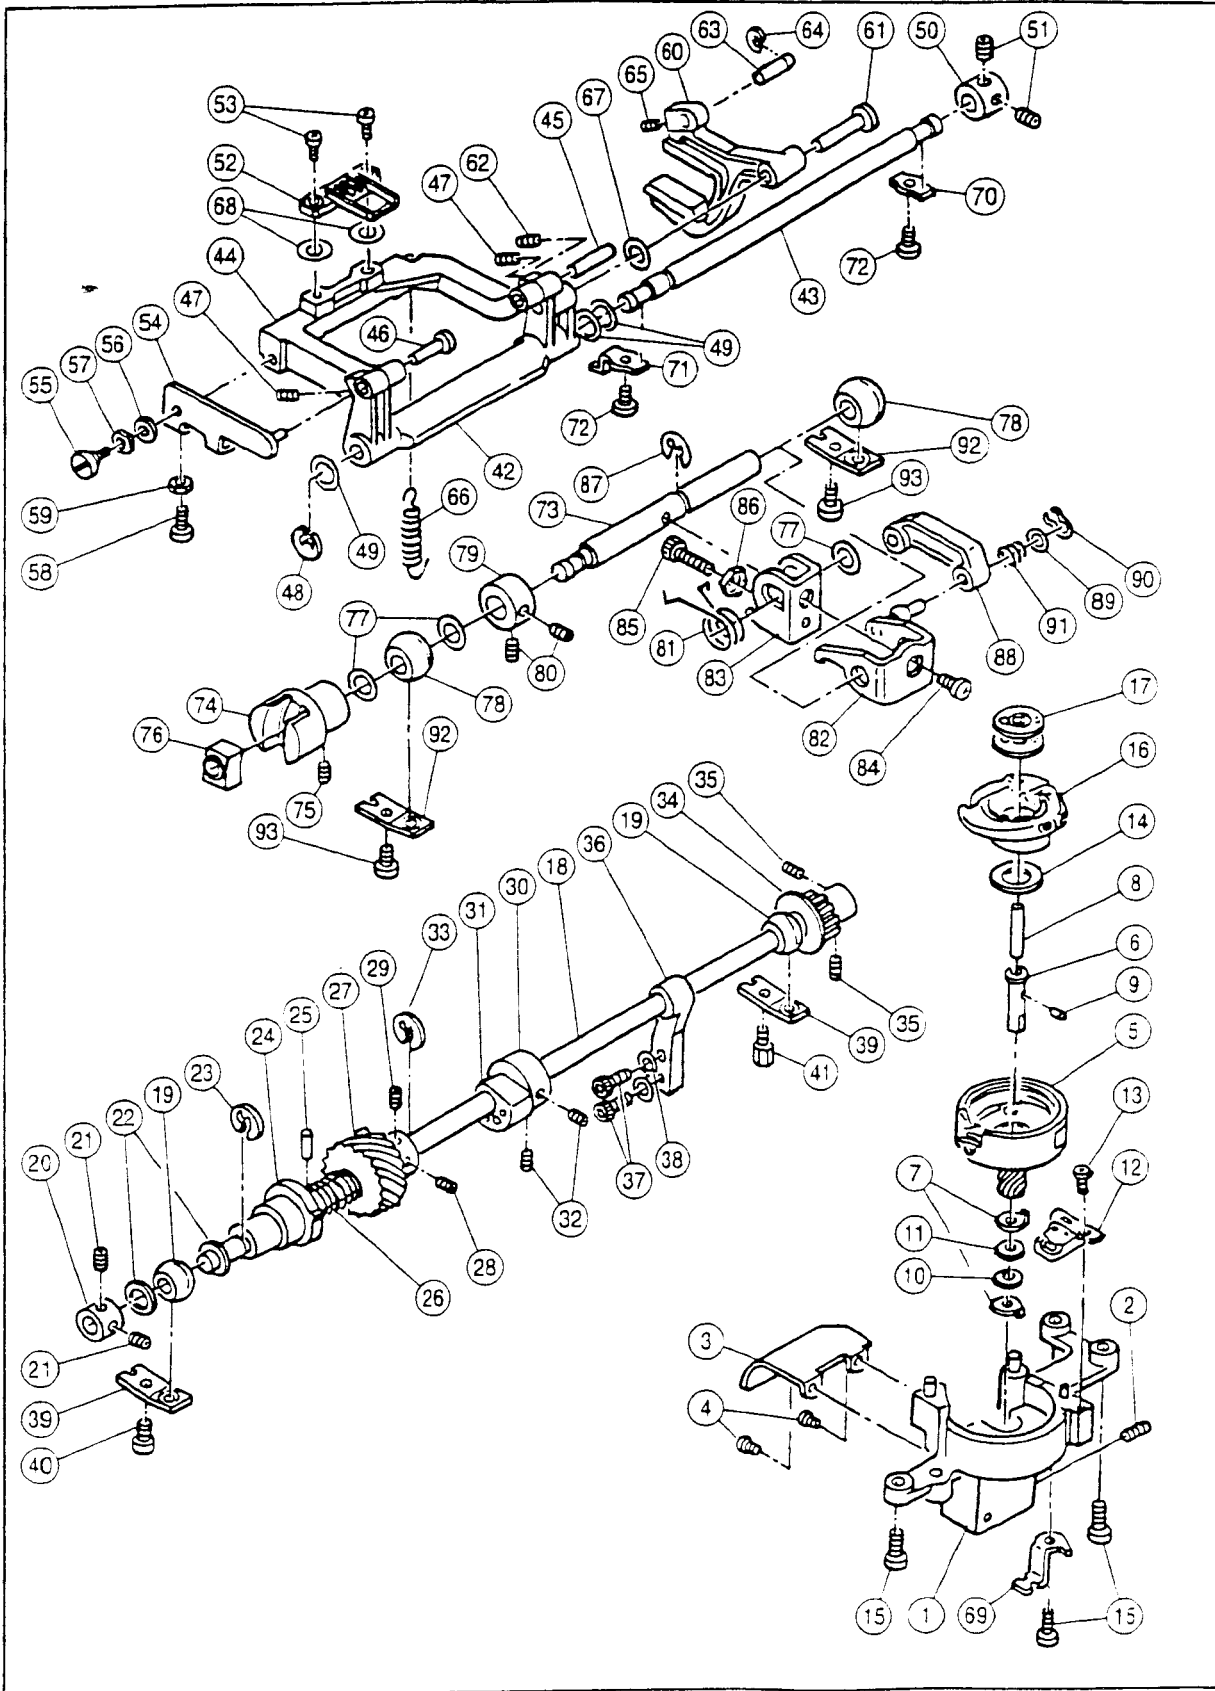

RefN.	Part No.	Name of Part	RefN.	Part No.	Name of Part
#	HP31039	Hook Race Assy.(Incl.1-13)	62	HP90932	Set Screw
1	HP31075	Hook Race Base	63	HP30172	Slide Block Shaft
2	HP30389	Set Screw	64	HP 4993	Snap Ring
3	HP30156	Gear Cover	65	HP12544	Set Screw
4	HP11167	Set Screw	66	HP30338	Feed Dog Base Spring
5	HP30113	Hook Race Assy.	67	HP60565-2	Polyslider
6	HP30131	Hook Race Shaft	68	HP31537	Polyslider
7	HP30133	Washer	69	HP30157	Hook for Spring
8	HP30135	Oil Wick (1)	70	HP30173	Feed Shaft Holder (R)
9	HP30136	Oil Wick (2)	71	HP30174	Feed Shaft Holder (L)
10	HP10995-2	Polyslider	72	HP 2812	Set Screw
11	HP30134	Polyslider	#	HP31040	Feed Regulator Assy.(Incl.73-91)
12	HP30139	Bobbin Holder Stopper Assy.	73	HP31041	Feed Regulator Shaft
13	HP11167	Set Screw	74	HP30188	Feed Regulator
14	HP30118	Magnet	75	HP90932	Set Screw
15	HP10706	Set Screw	76	HP30189	Feed Slide Block
16	HP30457	Bobbin Holder	77	HP60254	Polyslider
17	HP30222	Bobbin	78	HP30177	Ball Bush
#	HP31023	Lower Shaft Assy.(Incl.18-36)	79	HP30178	Collar
18	HP30176	Lower Shaft	80	HP30388	Set Screw
19	HP30177	Ball Bush	81	HP31045	Feed Regulator Arm Spring
20	HP30178	Collar	82	HP31042	Feed Regulator Arm
21	HP12544	Set Screw	83	HP31044	Feed Regulator Plate
22	HP60254	Polyslider	84	HP 2812	Set Screw
23	HP60204	Snap Ring	85	HP31079	Feed Adjusting Screw
24	HP30179	Feed Rocking Cam	86	HP91648	Nut
25	HP30180	Pin	87	HP60204	Snap Ring
26	HP30181	Feed Rocking Cam Spring	88	HP31046	F Connecting Rod
27	HP30182	Lower Shaft Gear	89	HP31578	Washer
28	HP60466	Set Screw	90	HP30345	Snap Ring
29	HP30805	Set Screw	91	HP12016	Spring
30	HP30183	Feed Cam Collar	92	HP30665	Ball Bushing Holder
31	HP30184	Feed Cam	93	HP 2812	Set Screw
32	HP90932	Set Screw			
33	HP60204	Snap Ring			
34	HP30185	Lower Shaft Belt Pulley			
35	HP60466	Set Screw			
36	HP31024	Lower Shaft Supporter			
37	HP30627	Set Screw			
38	HP 3438	Washer			
39	HP30665	Ball Bushing Holder			
40	HP 2812	Set Screw			
41	HP30477	Set Screw			
#	HP30158	Feed Shaft Assy.(Incl.42-68)			
42	HP30159	Feed Shaft Guide			
43	HP30160	Feed Shaft			
44	HP30161	Feed Base			
45	HP30162	Feed Base Fulcrum Pin (Right)			
46	HP30163	Feed Base Fulcrum Pin (Left)			
47	HP12544	Set Screw			
48	HP 7492	Snap Ring			
49	HP12365	Polyslider			
50	HP30168	Feed Shaft Collar			
51	HP12544	Set Screw			
52	HP30164	Feed Dog			
53	HP 2868	Set Screw			
54	HP30165	Feed Driving Cam Follower			
55	HP30166	Cam Follower Hinge Screw			
56	HP 6277-4	Washer			
57	HP12006	Wave Washer			
58	HP30153	Set Screw			
59	HP13189	Nut			
60	HP30169	Forked Cam Follower			
61	HP30170	Forked Cam Follower Pin