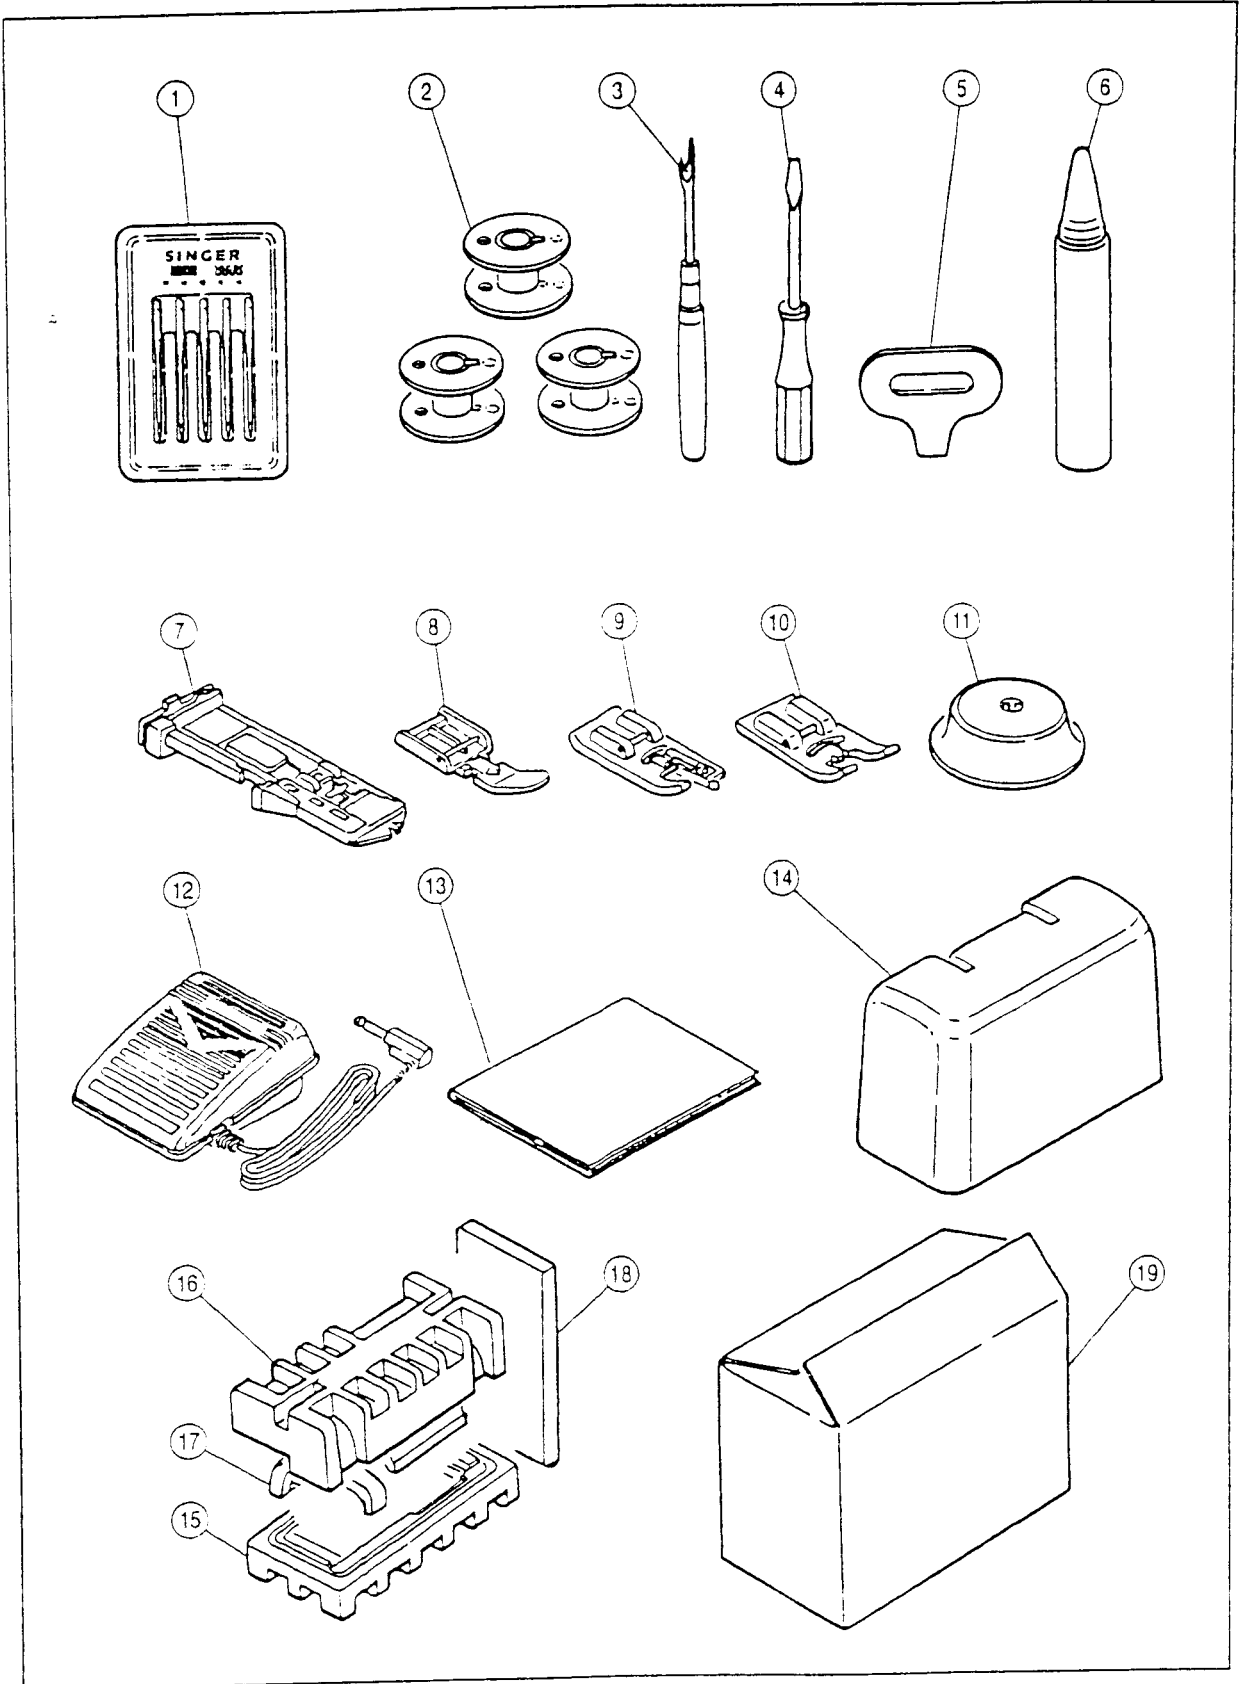

RefN.	Part No.	Name of Part
1	HP91782	Needle Set
2	HP30222	Bobbin
3	HP 2024	Seam Ripper
4	HP 2001 -T	Screw Driver (S)
5	HP31089	Screw Driver (L)
6	HP13298	Oiler W/Oil
7	HP31093	Buttonhole Foot
8	HP90867	Zipper Foot
9	HP30244	Overcasting Foot
10	HP30217	Satin Stitch Foot
11	HP30074	Thread Cap
12	HP31098-2	Foot Controller
13	HP31926	Instruction Manual(English/ German./Italian.)
14	HP31095	Dust Cover
15	HP31096-1	Styroform
16	HP31096-2	Styroform
17	HP31096-3	Styroform
18	HP31414	Styroform
19	HP31226-3	Carton Box