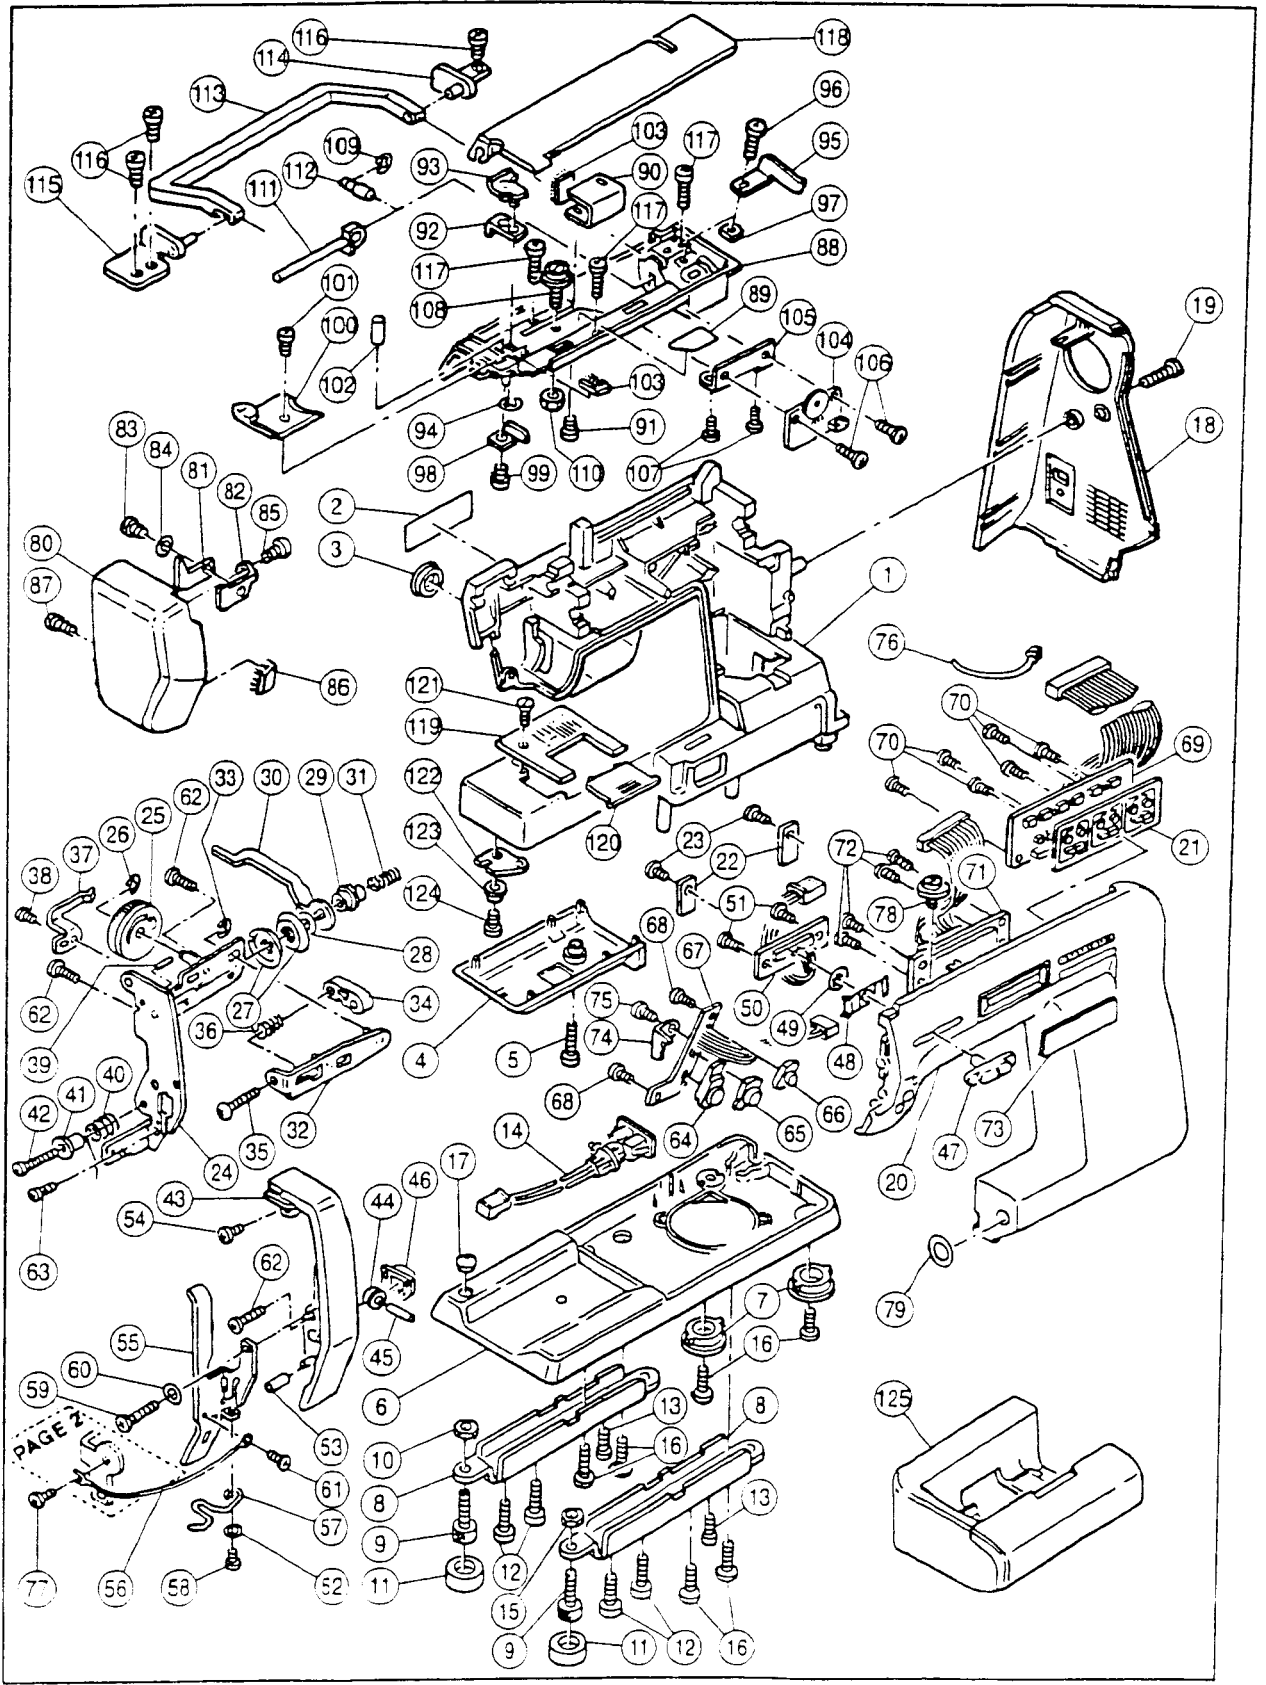

SINGER

3400

PAGE 2

RefN.	Part No.	Name of Part	RefN.	Part No.	Name of Part
1	HP30900	Arm/Bed	63	HP30271	Set Screw
2	HP31227-10	Electrical Rating Label	64	HP30941	Start Stop Switch Key-top
3	HP30911	Arm Cap	65	HP30942	Reverse Key-top
4	HP30902	Bed Cap	66	HP30943	Needle Up-down Key-top
5	HP31831	Set Screw	67	HP31200	Switches Assy.
#	HP31228	Base Assy.(Incl.6-15)	68	HP30271	Set Screw
6	HP31215	Base	69	HP31201	Switches Assy.
7	HP30906	Rubber Foot (A)	70	HP30271	Set Screw
8	HP30905	Base Supporting Plate	71	HP31927	L.C.D.Board Assy.
9	HP30908	Rubber Foot Adjusting Screw	72	HP31936	Set Screw
10	HP91648	Nut	73	HP31203	Display Panel
11	HP30907	Rubber Foot (B)	74	HP30947	Switch Assy. Supporting Plate
12	HP30123	Set Screw	75	HP30271	Set Screw
13	HP11167	Set Screw	76	HP11380	Cord Band
14	HP31229	Socket Assy.	77	HP 2890	Set Screw
15	HP 2654	Nut	78	HP31581	Set Screw
16	HP31291	Set Screw	79	HP31835	Guide Plate for Stitch Balance
17	HP91365-2	Cap	#	HP30950-2	Face Plate Assy.(Incl.80-86)
18	HP31218	Side Cover	80	HP30951-2	Face Plate
19	HP90810	Set Screw	#	HP30955	Thread Cutter Assy.(Incl.81-84)
#	HP31924	Front Cover Assy.(Incl.20-76)	81	HP30953	Thread Cutter
20	HP31925	Front Cover	82	HP30954	Cutter Supporting Plate
21	HP31188	Key Top	83	HP11697-B	Set Screw
22	HP30040	Presser Foot Lifter Fulcrum Shaft Holder	84	HP31578	Washer
23	HP30271	Set Screw	85	HP30271	Set Screw
#	HP30925-2	Thread Tension Regulator(Incl.24-39)	86	HP30659	Thread Guide Brush
24	HP30927	Thread Tension Base	87	HP90810	Set Screw
25	HP30926-2	Thread Tension Dial	#	HP31204-2	Unit Cover Assy.(Incl.88-115)
26	HP 7492	Snap Ring	88	HP30981-4	Unit Cover
27	HP30928	Thread Tension Disc	89	HP30984-2	Thread Guide Sticker
28	HP30044	Washer	90	HP30982	Thread Guide (A)
29	HP30154	Tension Collar	91	HP30271	Set Screw
30	HP30929	Thread Tension Releasing Plate	92	HP30985	Thread Guide (B)-1
31	HP30931	Thread Tension Spring	93	HP30986	Thread Guide (B)-2
32	HP30930	Thread Tension Plate	94	HP12149	Snap Ring
33	HP 7221	Snap Ring	95	HP30993	Bobbin Winder Limiting Plate
34	HP30813	Thread Regulator Arm	96	HP11167-B	Set Screw
35	HP12645-B	Set Screw	97	HP30300	Nut
36	HP30814	Spring for Thread Tension Plate	98	HP30990	Thread Guide (C)
37	HP30933	Thread Tension Dial Spring	99	HP30271	Set Screw
38	HP11697-B	Set Screw	100	HP30991	Thread Guide Cover
39	HP30261-1	Spring Pin	101	HP31244	Set Screw
40	HP30936	Thread Check Spring	102	HP30261-1	Spring Pin
41	HP30821	Thread Check Spring Sleeve	103	HP31008	Thread Guide Brush
42	HP11431	Set Screw	104	HP31205	Contrast Control Board Assy.
43	HP30922	Thread Take Up Lever Cover	105	HP31206	Contrast Control Bracket
44	HP30817	Thread Guide Roller	106	HP11697	Set Screw
45	HP30934	Thread Guide Roller Shaft	107	HP30271	Set Screw
46	HP31257	Thread Guide Roller Cover	108	HP30995	Bobbin Winder Disc
47	HP31187	Speed Control Button	109	HP60018	Snap Ring
48	HP31209	Spring for Speed Control Button	110	HP 2654	Nut
49	HP12768	Push Nut	111	HP31000	Spool Stand
50	HP31199	Speed Control Lever Assy.	112	HP31001	Spool Stand Shaft
51	HP30271	Set Screw	113	HP31002	Handle
52	HP31578	Washer	114	HP31003	Handle Hinge (R)
53	HP30935	Thread Guide Spring Cushion	115	HP31004	Handle Hinge (L)
54	HP 2890	Set Screw	116	HP90810	Set Screw
55	HP30937	Threading Guide Plate	117	HP11984-B	Set Screw
56	HPLD105	Cord for Static Electricity	118	HP30999-3	Flap
57	HP30939	Thread Guide	119	HP30129-2	Needle Plate Assy.(Incl.120)
58	HP11697-B	Set Screw	120	HP30196	Bobbin Cover Plate
59	HP30938	Set Screw	121	HP30201	Needle Plate Set Screw
60	HP 3438	Washer	122	HP31019	Nut for Needle Plate
61	HP11697-B	Set Screw	123	HP30024	Collar
62	HP30123	Set Screw	124	HP91773	Set Screw
			125	HP31090	Extension Table Assy.