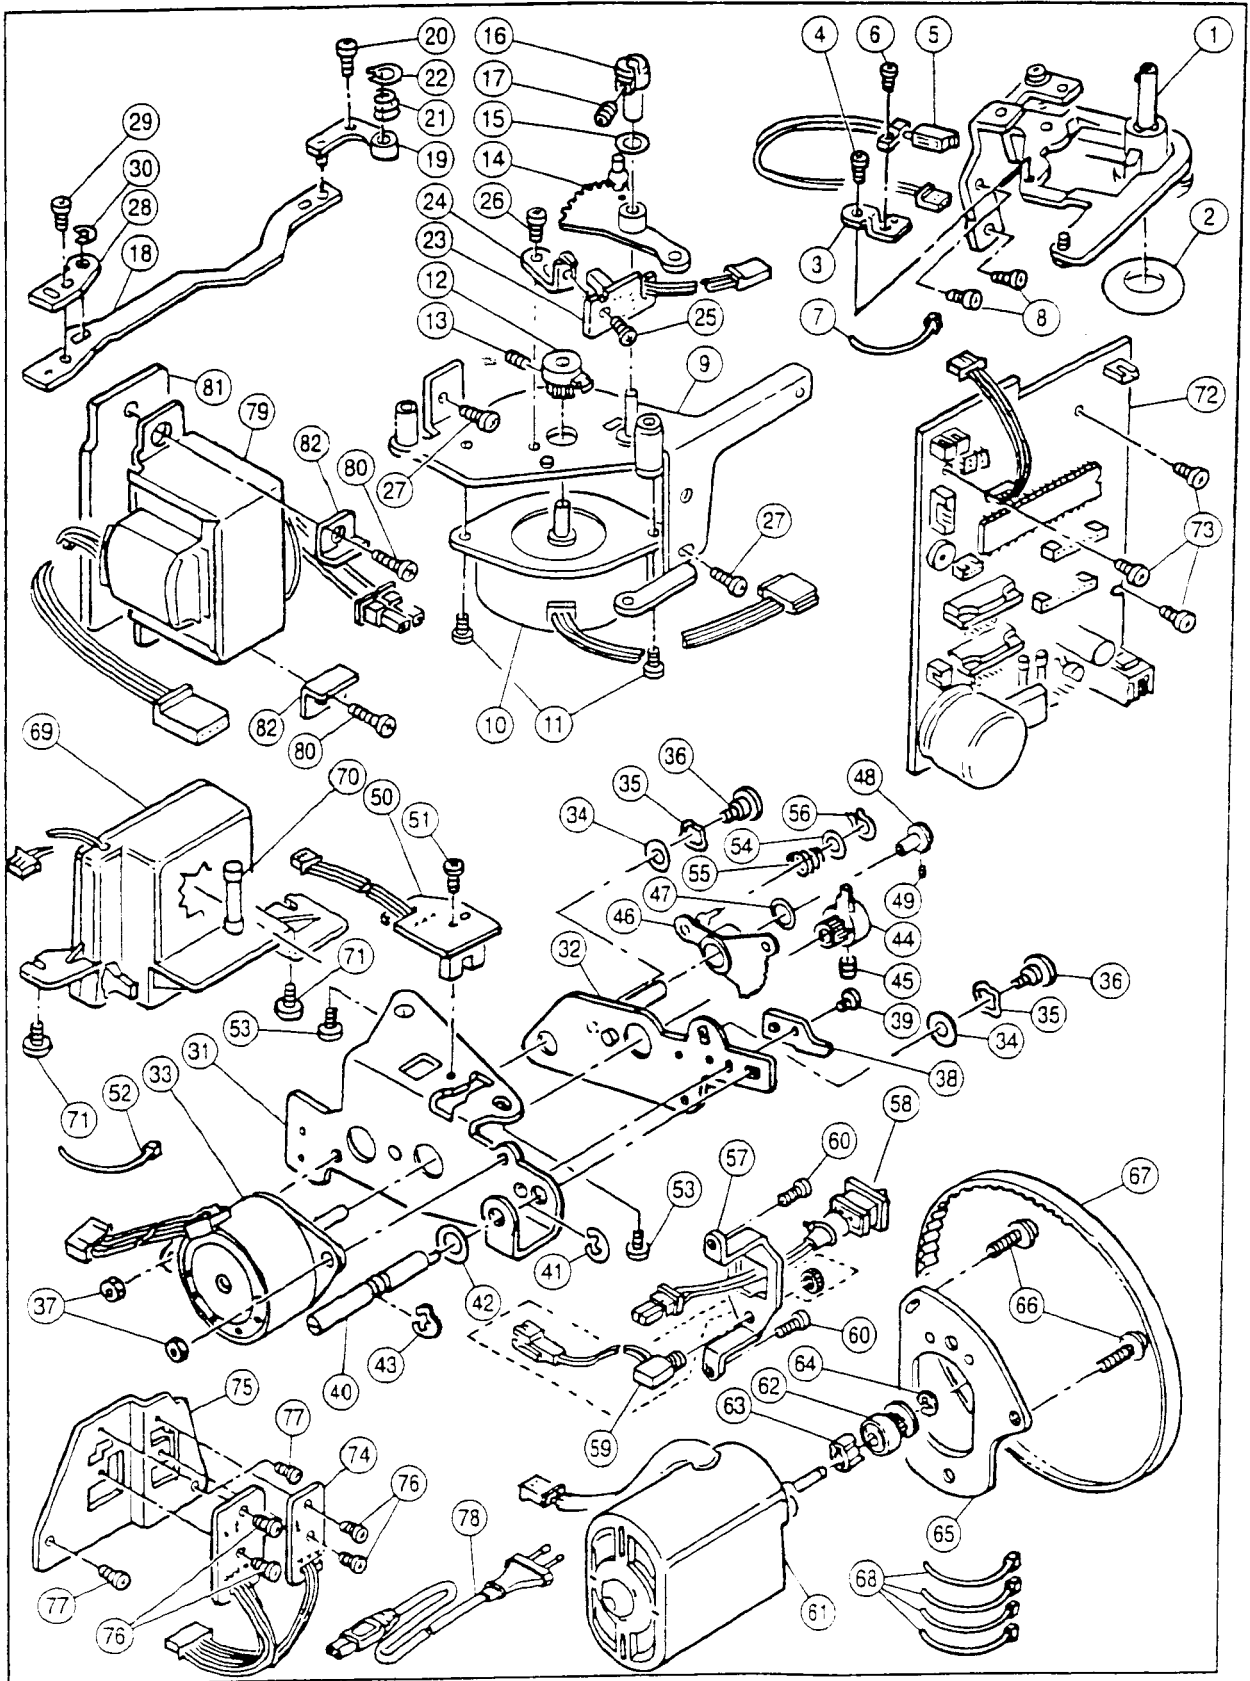

RefN.	Part No.	Name of Part	RefN.	Part No.	Name of Part
#	HP31022	Bobbin Winder Unit.(Incl.1-7)	61	HP31236	Motor
1	HP31025	Bobbin Winder Assy.(Incl.2)	62	HP30536	Motor Pulley
2	HP 1352	Rubber Ring	63	HP30537	Rubber Cushion
3	HP31038	Bobbin Winder Switch Bracket	64	HP 7221	Snap Ring
4	HP11697	Set Screw	65	HP31081	Motor Bracket
5	HP31030	Bobbin Winder Switch Assy.	66	HP 2903	Set Screw for Motor Bracket
6	HP30603	Set Screw	67	HP31017	Timing Belt (Motor)
7	HP11380	Cord Band	68	HP11380	Cord Band
8	HP 2812	Set Screw	69	HP31500	Motor Control Circuit Assy.(Incl.70)
#	HP31051	Z Pulse Motor Assy.(Incl.9-26)	70	HPFU014	Fuse
9	HP31052	Z Pulse Motor Bracket Assy.	71	HP 2812	Set Screw
10	HP30375	Pulse Motor	72	HP31929	C.P.U.Circuit Board Assy.
11	HP31241	Set Screw	73	HP12786	Set Screw
12	HP31056	Pulse Motor Gear	#	HP31085	STS Sensor Bracket Assy.(Incl.74-76)
13	HP30842	Set Screw	74	HP31087	STS Sensor Circuit Board Assy.
14	HP31057	Z Arm Assy.	75	HP31088	STS Sensor Bracket
15	HP60254-2	Polyslider	76	HP12786	Set Screw
16	HP31060	Collar	77	HP 2812	Set Screw
17	HP30842	Set Screw	78	HP31239	Power Cord
18	HP31061	Needle Bar Guide Rod	79	HP31230	Transformer
19	HP31062	Z Arm Connecting Rod	80	HP90855	Set Screw
20	HP12786	Set Screw	81	HP31231	Insulating Plate
21	HP12016	Spring	82	HP31232	Washer
22	HP30345	Snap Ring			
23	HP31063	Z Sensor Circuit Board			
24	HP31064	Z Sensor Bracket			
25	HP11697-B	Set Screw			
26	HP11697-B	Set Screw			
27	HP 2812	Set Screw			
28	HP30365	Needle Bar Guide Plate			
29	HP 2808	Set Screw			
30	HP 7221	Snap Ring			
#	HP31917	F Pulse Motor Assy.(Incl.31-52)			
31	HP31918	F Pulse Motor Bracket Assy.			
32	HP31920	Feed Balance Regulate Assy.			
33	HP30375	Pulse Motor			
34	HP 6277-4	Washer			
35	HP12006	Wave Washer			
36	HP31923	Set Screw			
37	HP 2654	Nut			
38	HP31793	Feed Balance Set Plate			
39	HP 2890	Set Screw			
40	HP31935	Feed Balance Shaft			
41	HP 7492	Snap Ring			
42	HP 7781	Washer			
43	HP30210-53	Snap Ring			
44	HP31056	Pulse Motor Gear			
45	HP30842	Set Screw			
46	HP31073	F Arm Assy.			
47	HP60254-2	Polyslider			
48	HP31060	Collar			
49	HP30842	Set Screw			
50	HP31074	Feed Sensor Circuit Board Assy.			
51	HP11697-B	Set Screw			
52	HP11380	Cord Band			
53	HP 2812	Set Screw			
54	HP31578	Washer			
55	HP12016	Spring			
56	HP30345	Snap Ring			
#	HP31233	Terminal Bracket Assy.(Incl.57-59)			
57	HP31077	Terminal Bracket			
58	HP31234	Power Switch Assy.			
59	HP30704	Controller Cord Assy.			
60	HP 2812	Set Screw			
#	HP31235-2	Motor Assy.(Incl.61-65)